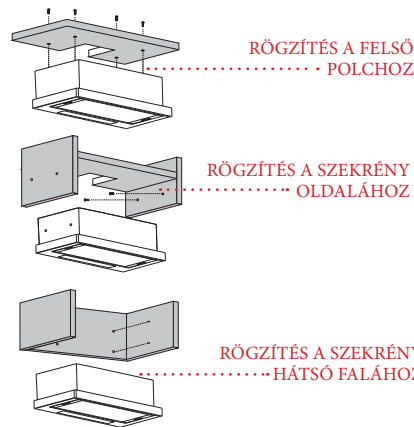

RÖGZÍTÉS A FELSŐ POLCHOZ

RÖGZÍTÉS A SZEKRÉNY OLDALÁHOZ

RÖGZÍTÉS A SZEKRÉNY HÁTSÓ FALÁHOZ

* maximum légszállítás szabad motorteljesítmény esetén / EN61591 szabvány szerint