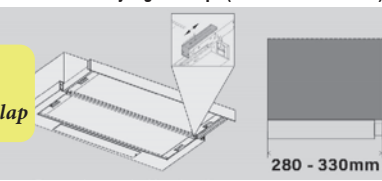

UNIVERZÁLIS TELEPÍTÉS!

Állítható mélységű előlap! (280-330 mm között)

állítható mélységű előlap